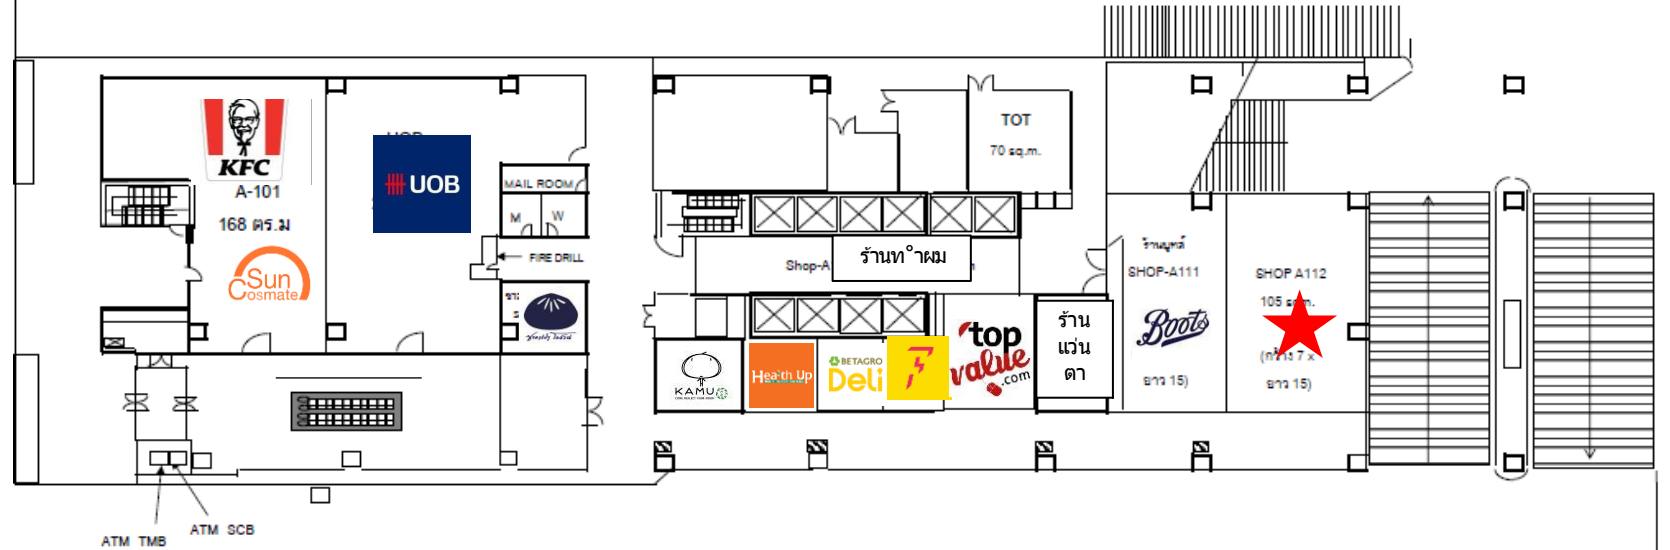

Two vertical bars are positioned on the left side of the slide. The front bar is light gray and the back bar is a darker gray. Both bars are slightly offset from each other, with the front bar being further to the left.

OUR TENANT : RETAIL

Café

Specialty

Bank

FLOOR PLAN

1st Floor

PLAN PLAZA

Unit	Area (Sq.m.)	Final Price (Sq.m.)
A112	105	Rent & Service fee: THB 1,100.-/sqm./month (Ex.VAT)