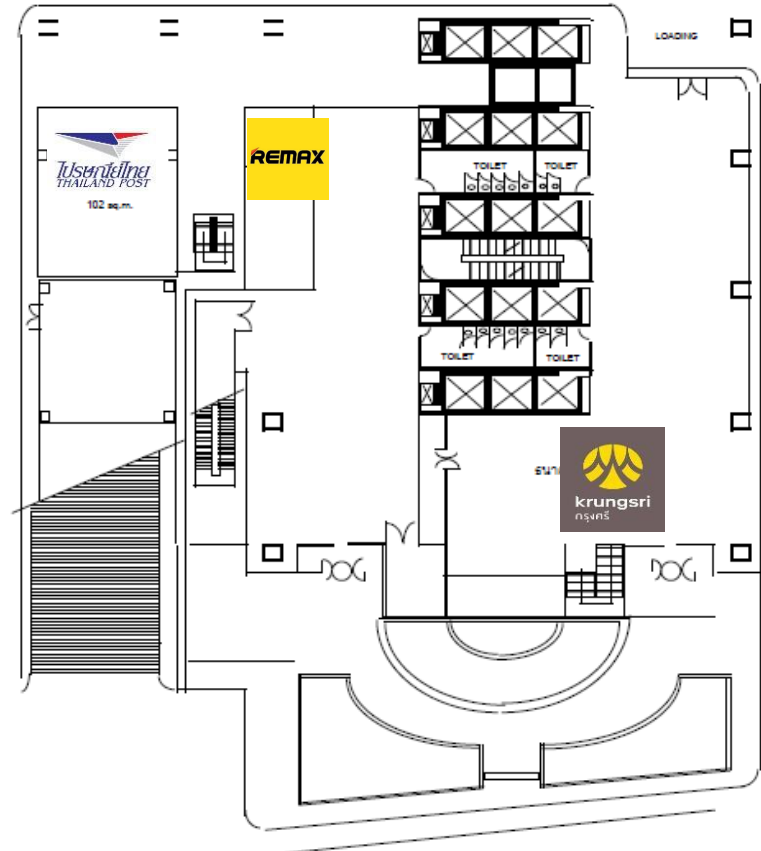

Two vertical bars are positioned on the left side of the slide. The front bar is light gray and the back bar is a darker gray. Both bars are slightly offset from each other, with the front bar being further to the left.

PROPOSE LOCATION

RETAIL SUNTOWERS

Vipavadee Rangsit Road, Chatuchak Bangkok, Thailand

MAP

Mo Chit Station
7 mins walk to BTS

Jatujak Station
7 mins walk to MRT

5 mins to
Sirat Express way

2 mins to
Don Muang Toll way

OUR TENANT : RETAIL

Café

Specialty

Bank

FLOOR PLAN

1st Floor

PLAN PLAZA

Unit	Area (Sq.m.)	Final Price (Sq.m.)
A112	105	Rent & Service fee: THB 1,100.-/sqm./month (Ex.VAT)